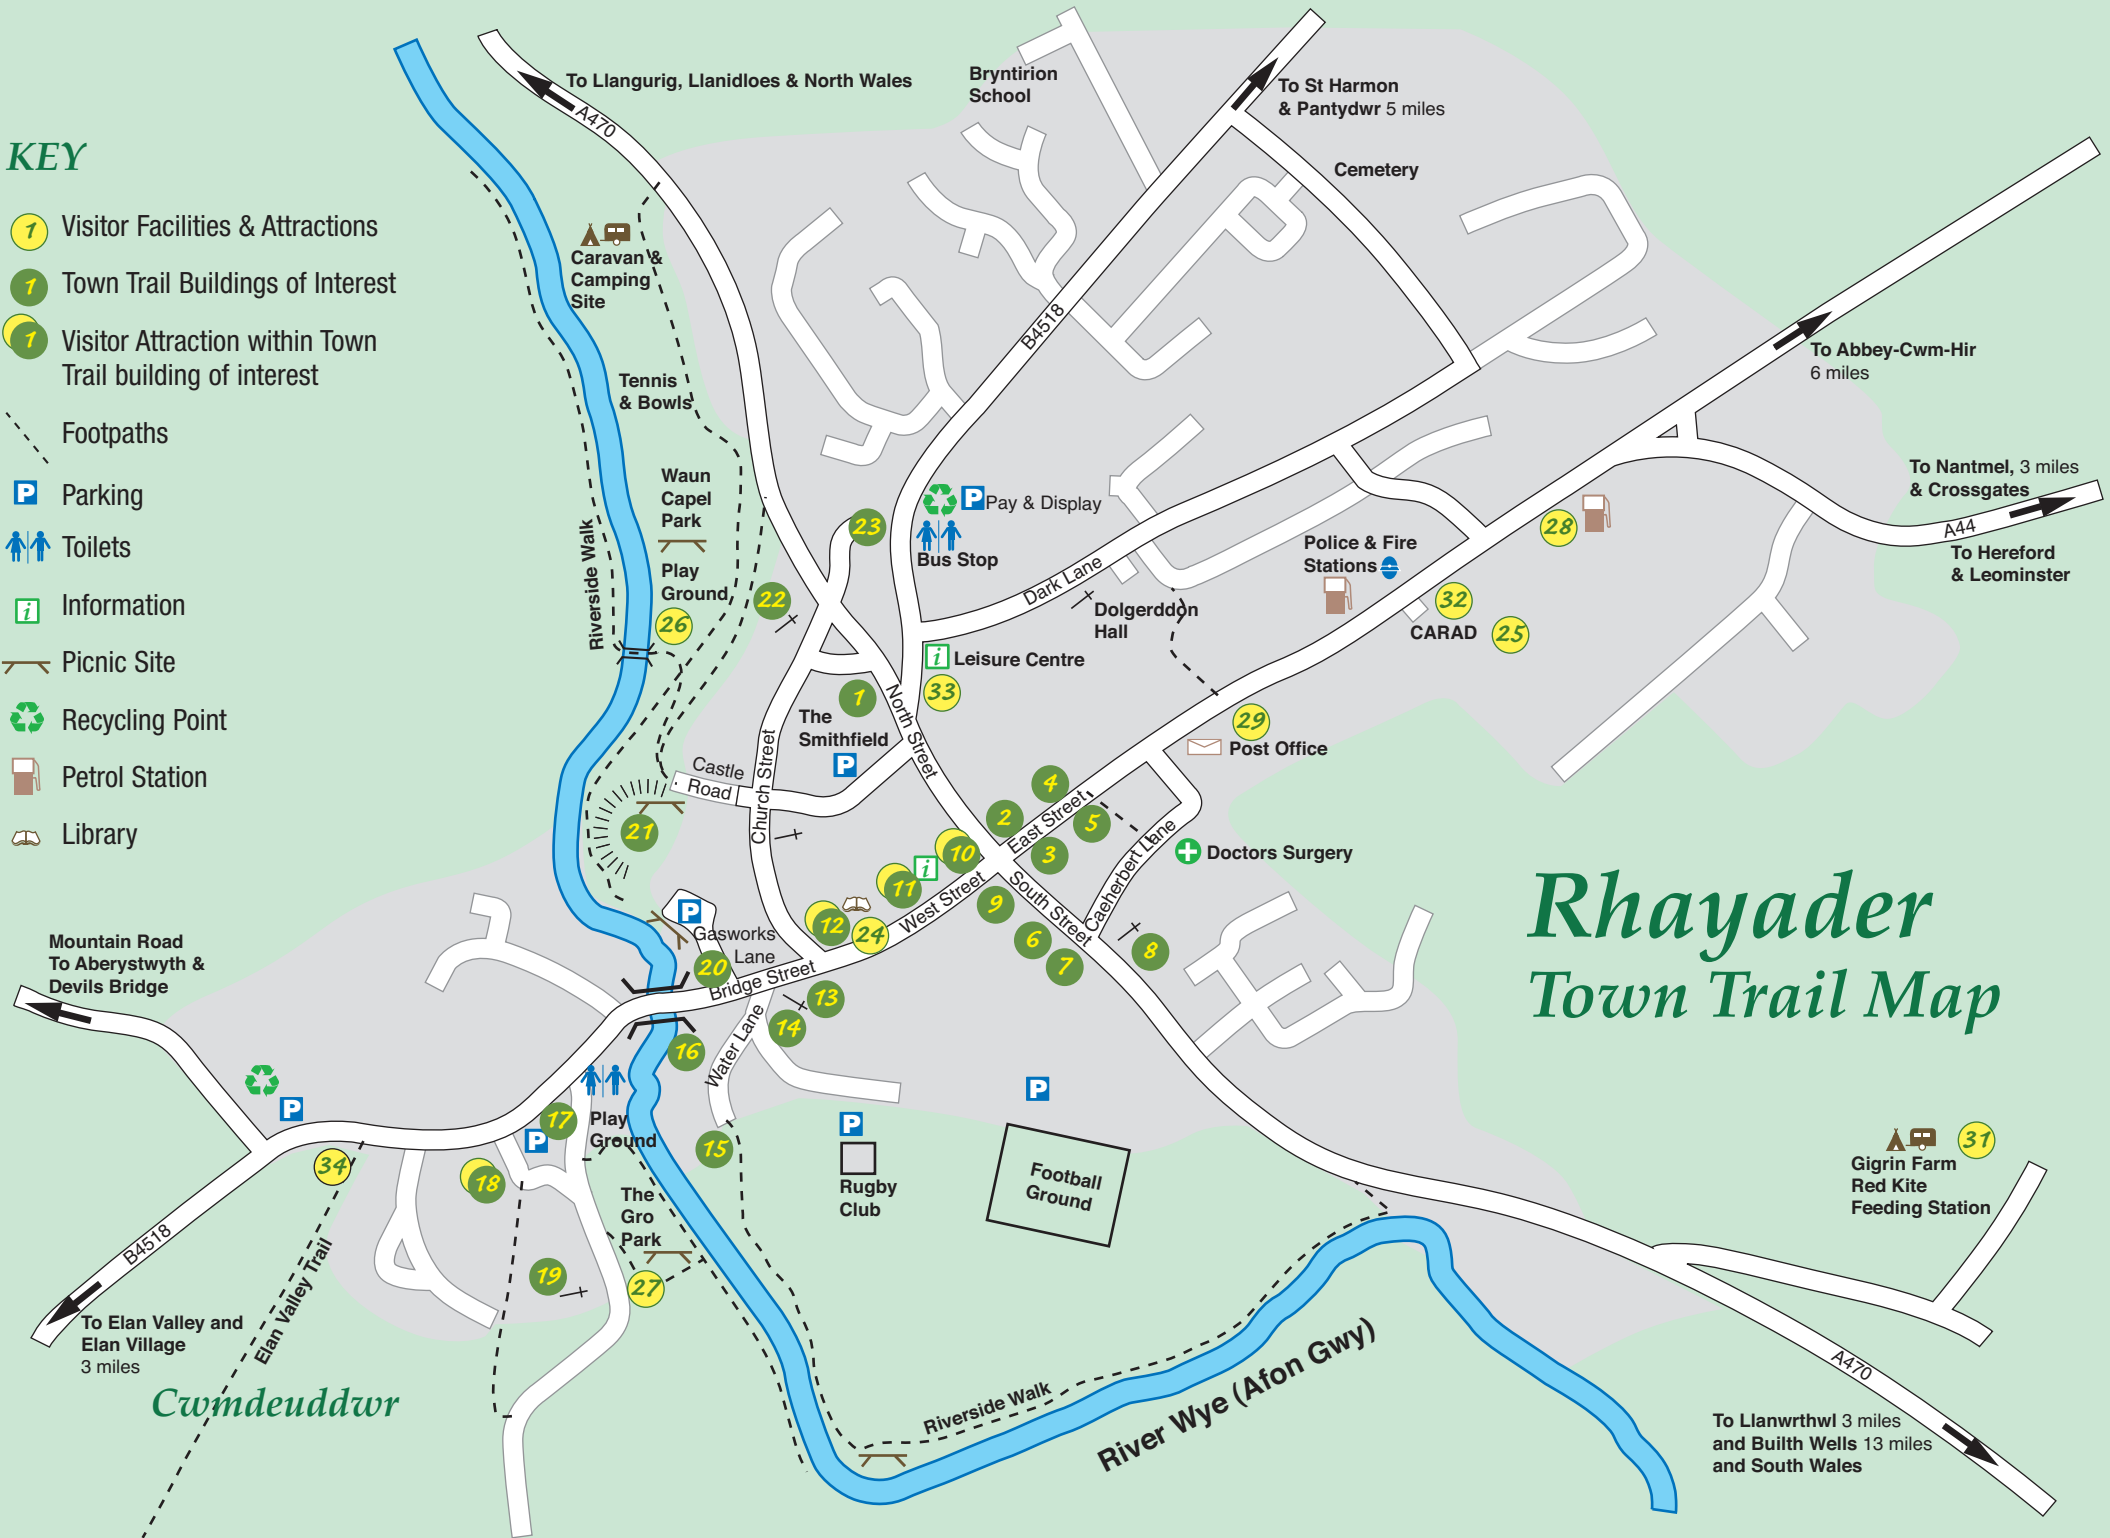

# KEY

-  Visitor Facilities & Attractions
-  Town Trail Buildings of Interest
-  Visitor Attraction within Town Trail building of interest
-  Footpaths
-  Parking
-  Toilets
-  Information
-  Picnic Site
-  Recycling Point
-  Petrol Station
-  Library

# Rhayader Town Trail Map

 37  
Gigrin Farm Red Kite Feeding Station

To Llanwrthwl 3 miles and Builth Wells 13 miles and South Wales